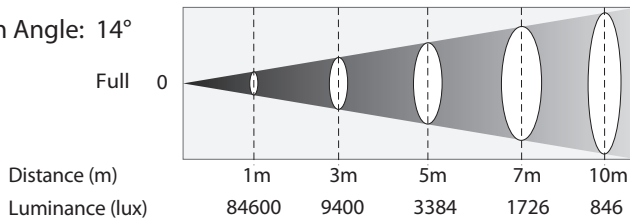

pharos

LEDNIT130

SPECIFICATIONS

Light Source:	1 x 100W white LED
Output (14°):	9400 lux @ 3 meters
Output (30°):	2430 lux @ 3 meters
Control:	DMX
Strobe:	0 - 30 Hz
Mains:	100V-240V, 50/60 Hz
Power connections:	IEC In/Out
Housing:	Diecast aluminium
IP rating:	IP20
Operating temperature:	0°C to 40°C
Dimensions:	611 x 183 x 430 mm

Beam Angle:	14° ~ 30°
Focus:	Manual
Dimming:	4 dimming curve modes
DMX Channels:	1 / 3
Display:	Digital menu
Consumption:	105W
Data connections:	3-pin XLR In/Out for DMX
Finish:	Matte black
Cooling:	Auto-sensing noiseless fan
Max. Housing:	54°C
Weight:	5.9 KG

PHOTOMETRICS

Beam Angle: 14°