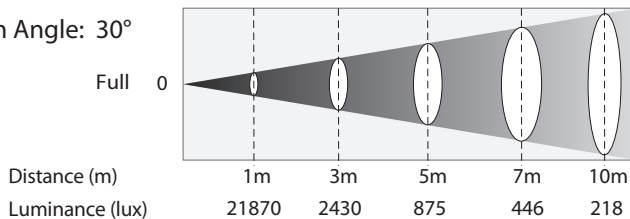

Beam Angle: 30°